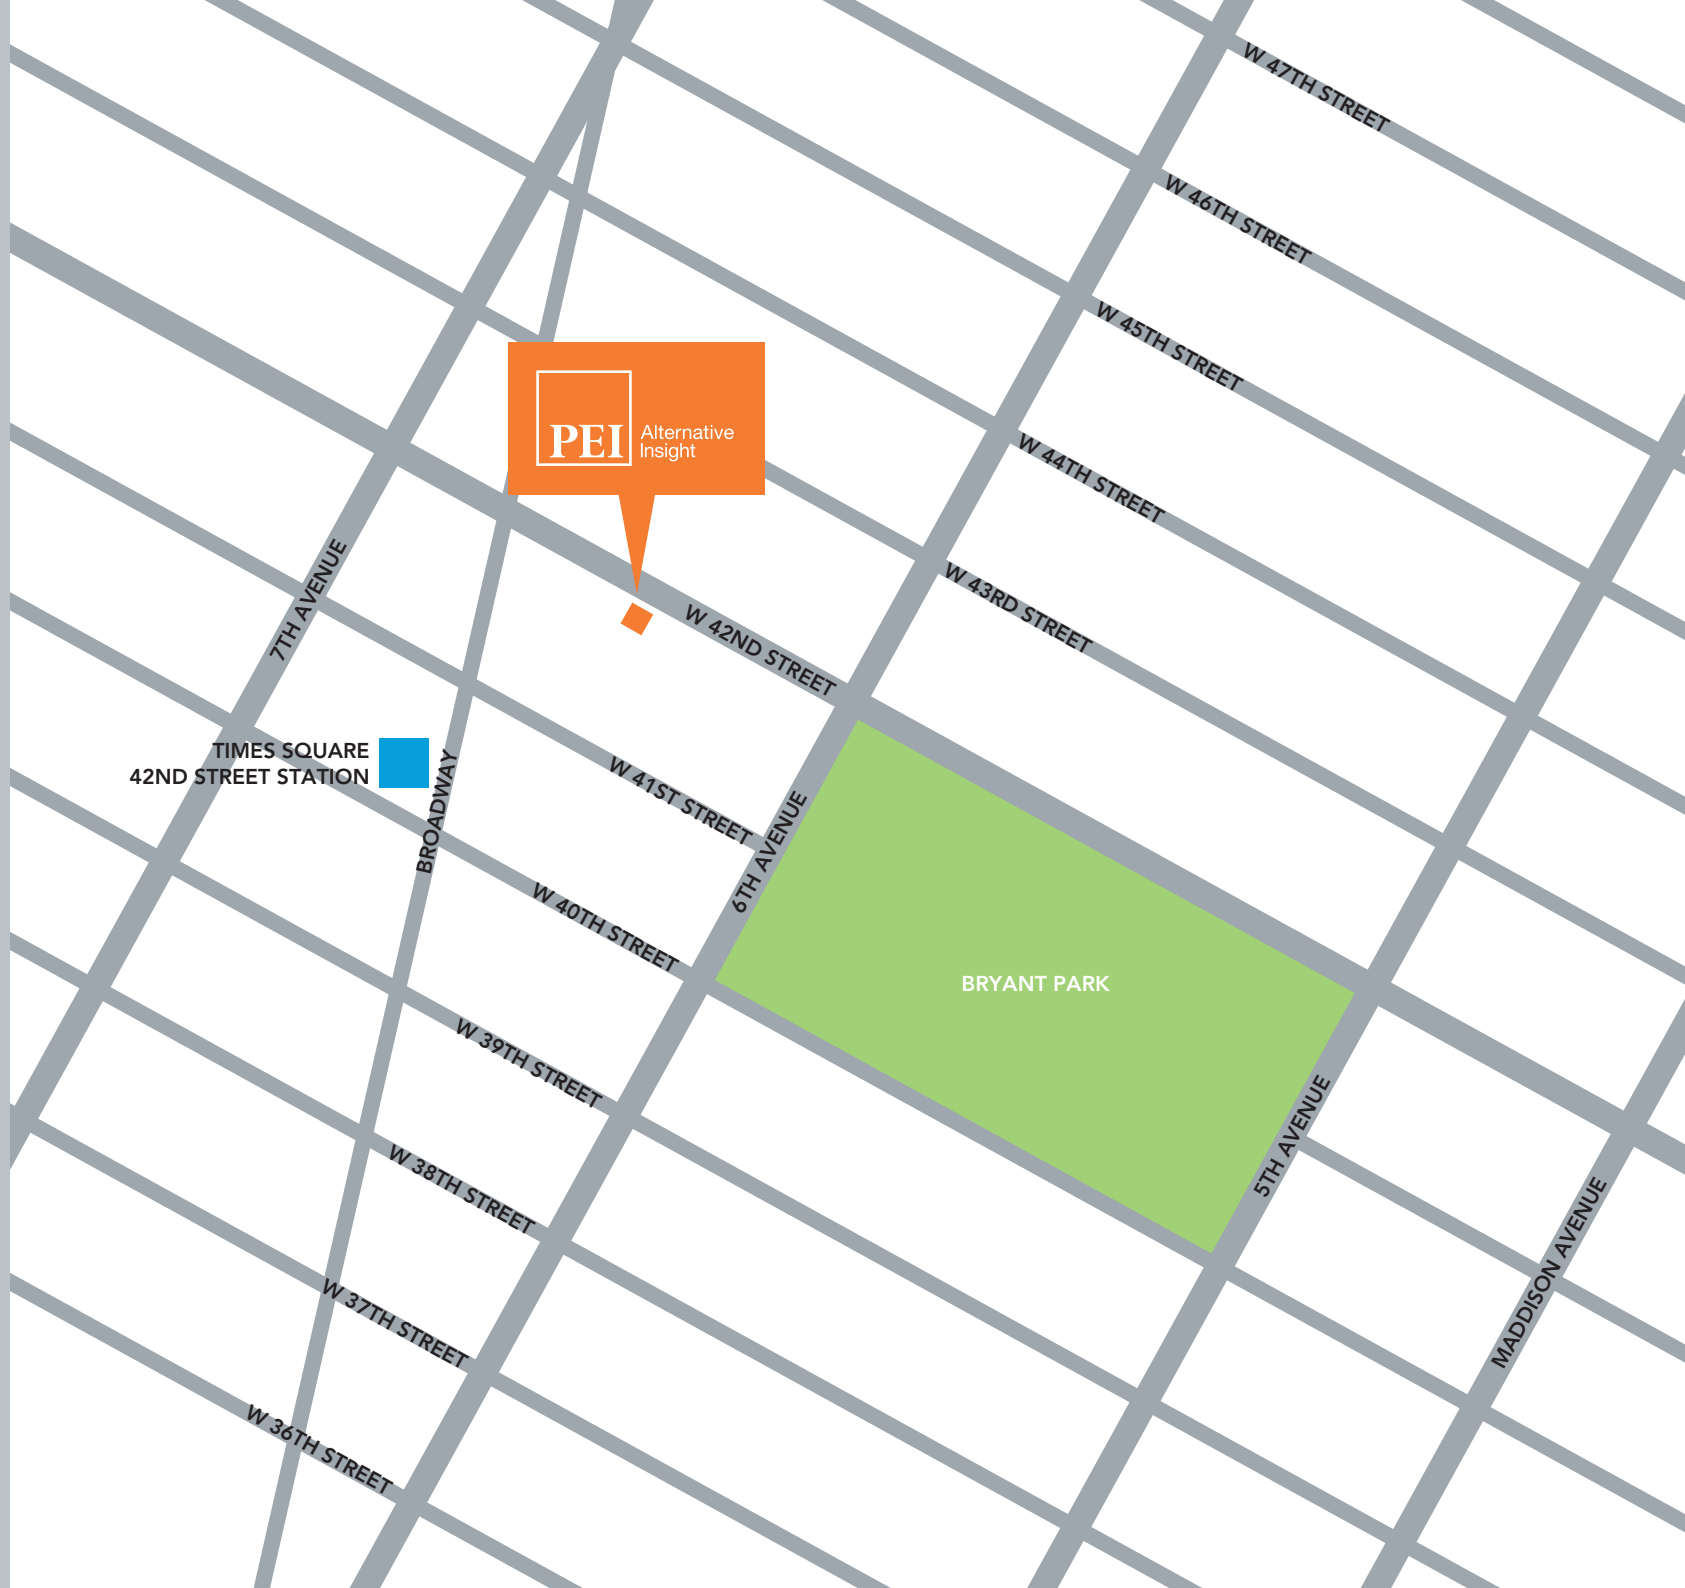

Alternative
Insight

PEI Media Inc
Suite 450
130 W 42nd Street
New York
NY 10036
Tel: 212-633-1073

www.thisisPEI.com

TIMES SQUARE
42ND STREET STATION

BRYANT PARK